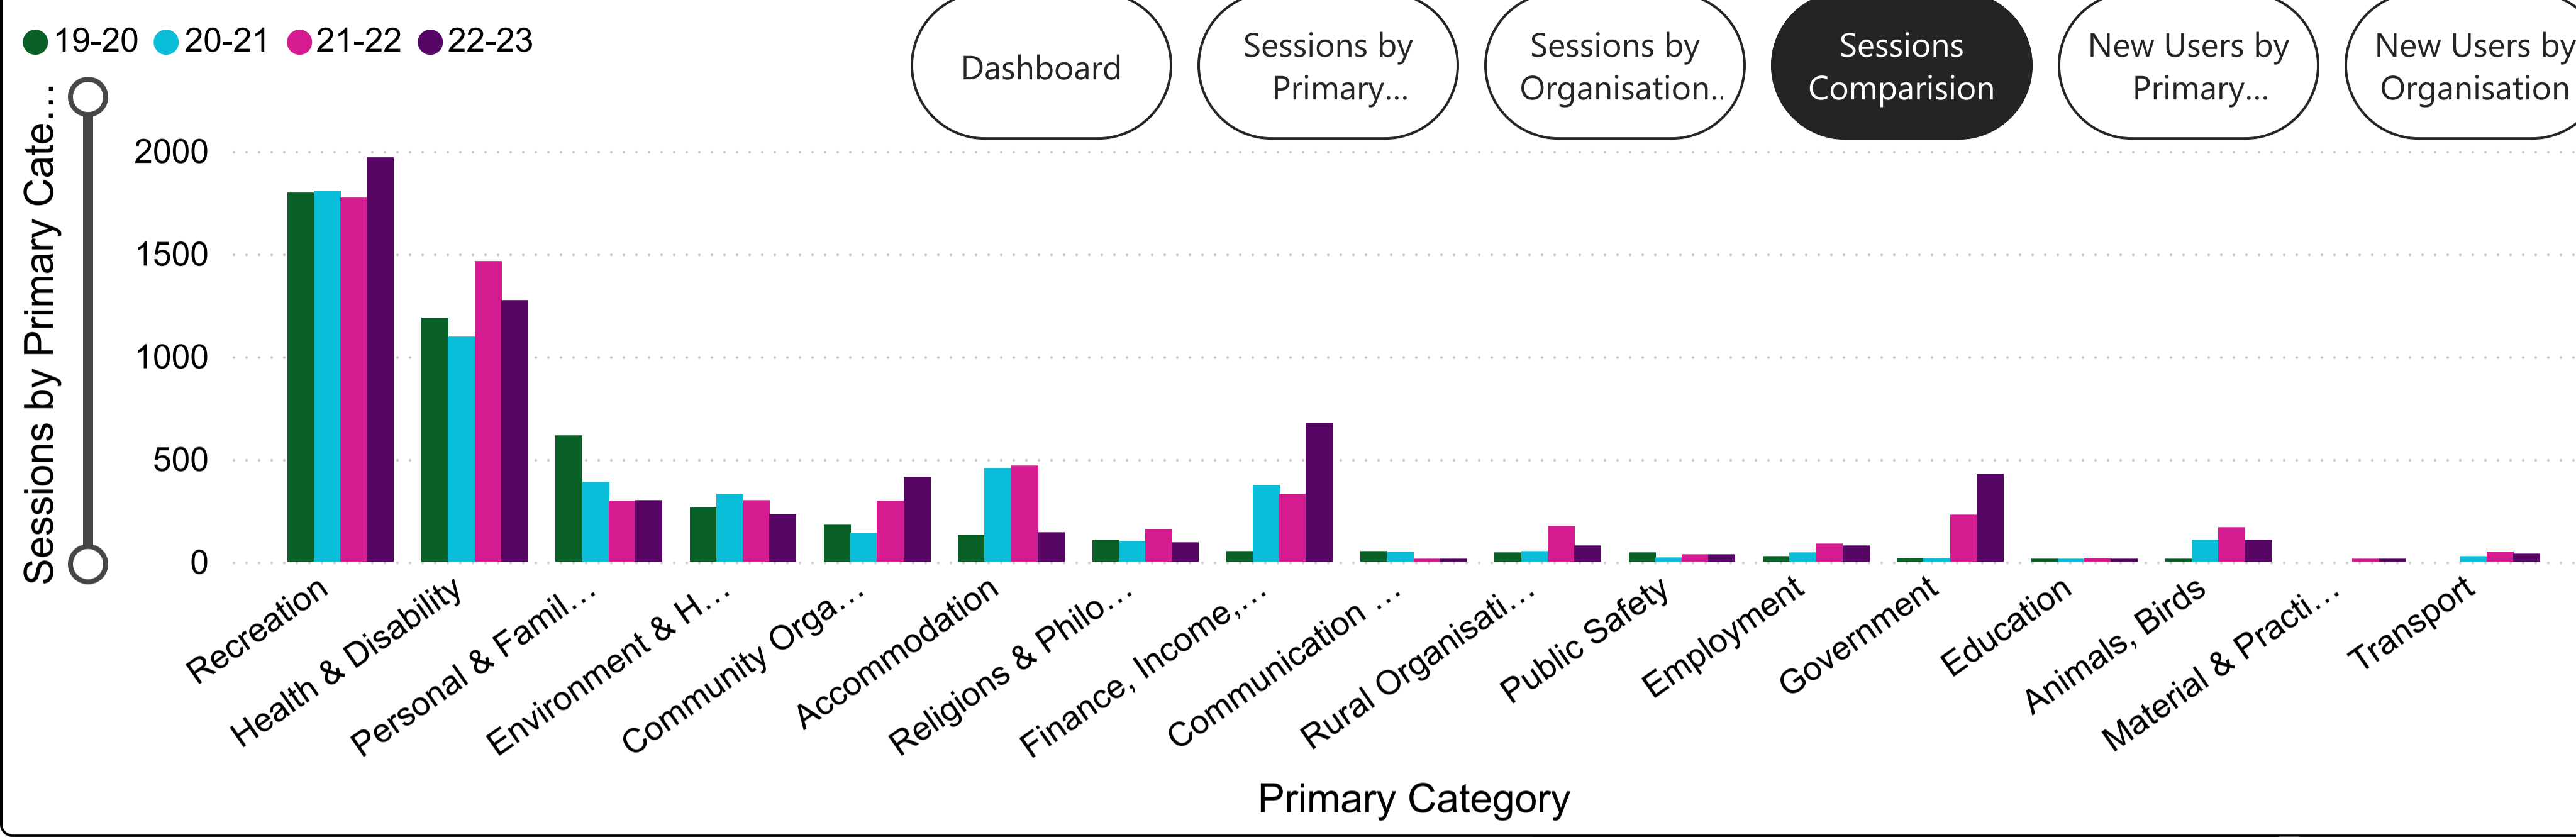

All

Sessions by Primary Category

Sessions by Organisation

New Users by Primary Category

New Users by Organisation

Sessions By Primary Category for Different Years

Dashboard

Sessions by Primary Category for Different..

Sessions by Primary Category for Different Years

● 19-20 ● 20-21 ● 21-22 ● 22-23

 Clear all slicers

Sessions by Organisation for Different Years

● 19-20 ● 20-21 ● 21-22 ● 22-23

- Dashboard
- Sessions by Primary...
- Sessions by Organisation...**
- Sessions Comparision
- New Users by Primary...
- New Users by Organisation

2019-2020 Sessions
9808

2020-2021 Sessions
5154

2021-2022 Sessions
5915

2022-2023 Sessions
5925

Sessions by Organisation

700
600
500
400
300
200
100
0

- Child & Family Healt...
- Department for Chil...
- Community House ...
- Port Lincoln History ...
- Meals on Wheels S...
- Port Lincoln Aborigi...
- Child & Adolescent ...
- Port Lincoln Gymna...
- Port Lincoln Hospita...
- Port Lincoln Little At...
- Port Lincoln & Distri...
- Australian Red Cros...
- Port Lincoln Pony Cl...
- Lincoln Triathlon Clu...
- Port Lincoln Senior ...
- West Coast Youth &...
- Patient Assistance ...
- South Australian Co...
- Croatian Sporting Cl...
- Port Lincoln Library
- Port Lincoln Sportin...
- Port Lincoln Calisth...
- Boston Football Club
- Eyre Peninsula Far...
- Yarredi Services Inc.
- Australian Navy Ca...
- Port Lincoln Golf Club
- Salvation Army - Po...
- Port Lincoln Croque...
- Probus Club - Port L...

Sessions by Primary Category for Different Years

Dashboard

Sessions by Primary...

Sessions by Organisation..

Sessions Comparision

New Users by Primary...

New Users by Organisation

Primary Category