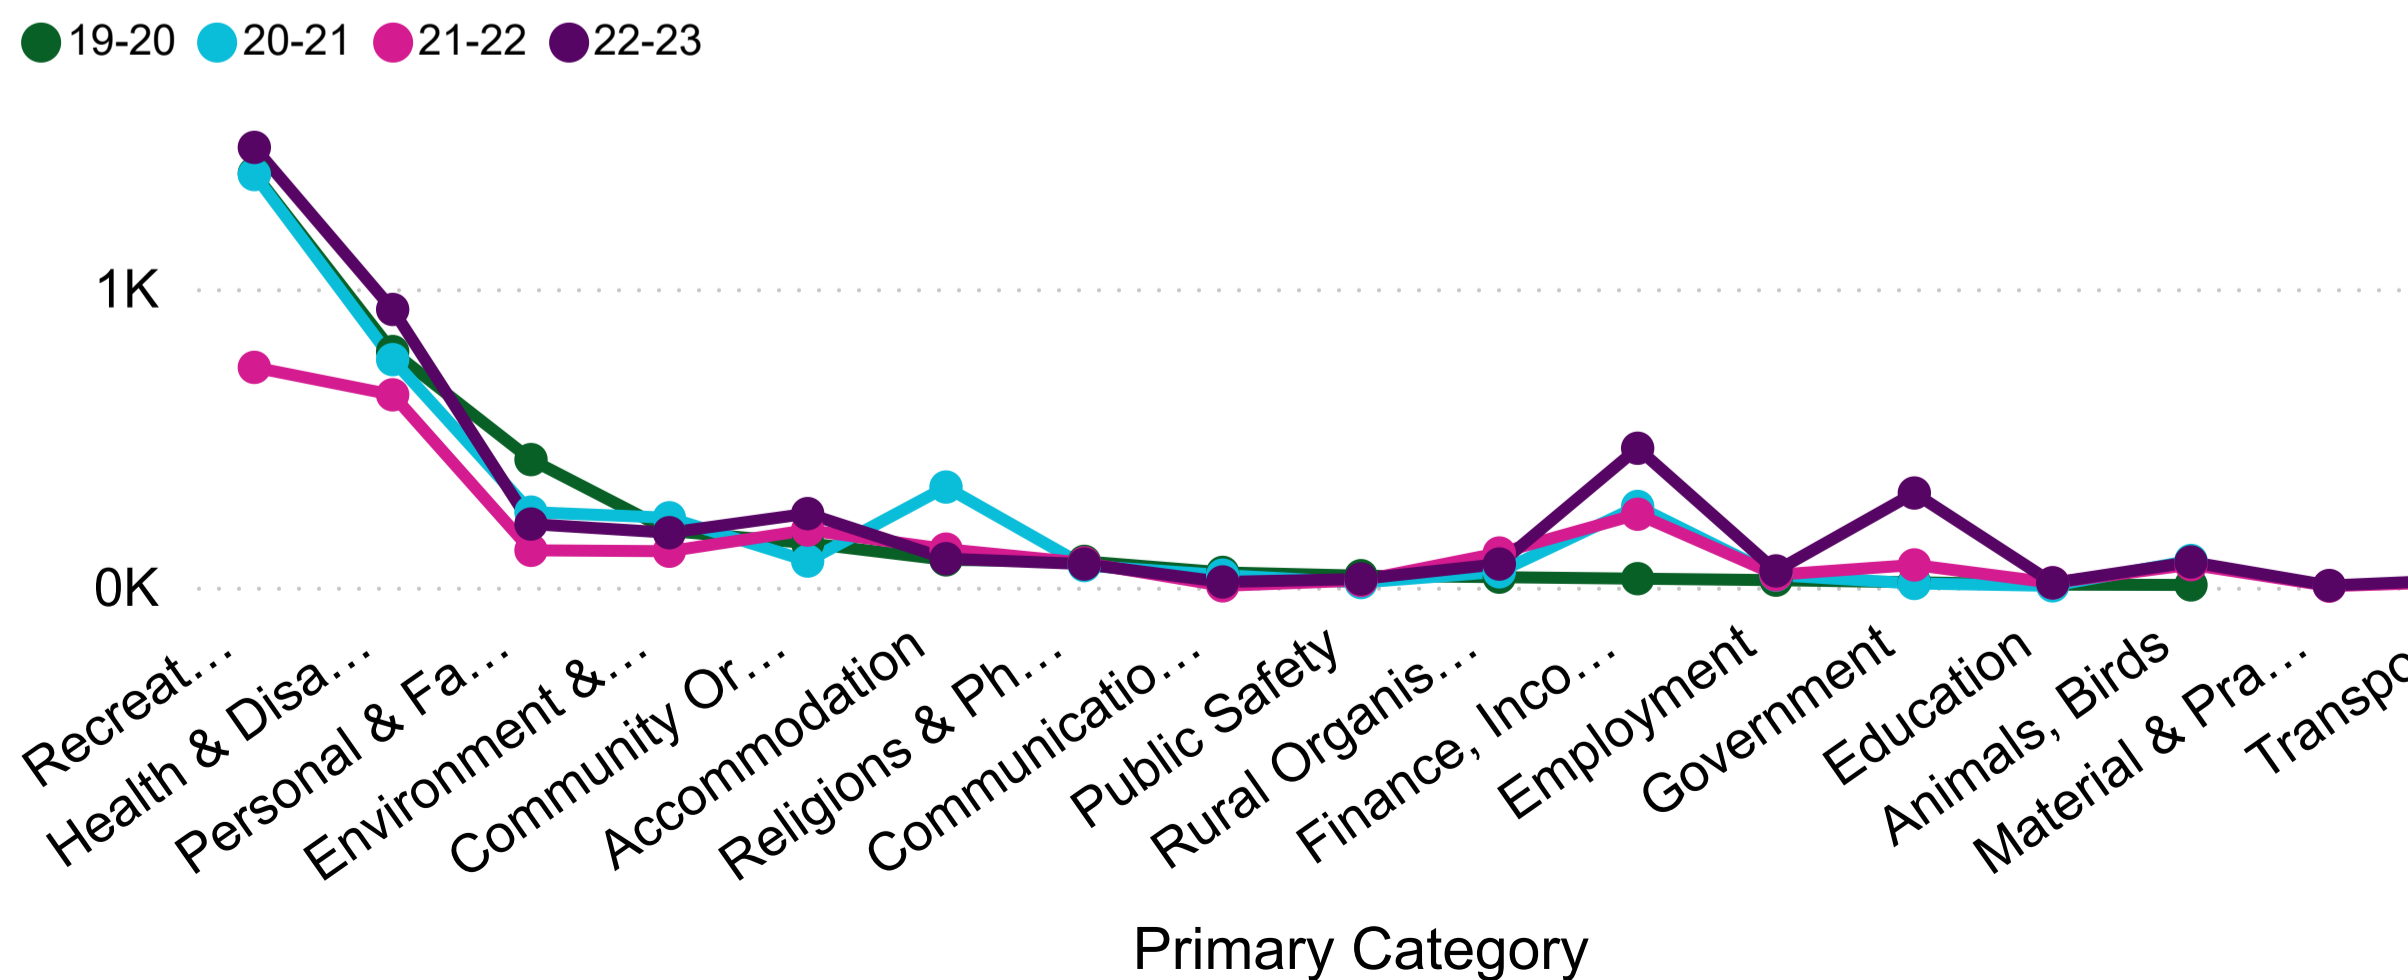

7168

2020-2021 New Users

3746

2021-2022 New Users

2636

2022-2023 New Users

4281

Primary Category, Organisation Name

All

Sessions by Primary Category

Sessions by Organisation

New Users by Primary Category

New Users by Organisation

Sessions By Primary Category for Different Years

Dashboard

Sessions by Primary Category for Different..

Sessions by Organisation by Different Years

Sessions Comparision

New Users by Primary Category

New Users by Organisation

Primary Category

- Accommodation
- Animals, Birds
- Communication & Info...
- Community Organisati...
- Education
- Employment
- Environment & Heritage
- Finance, Income, Busi...
- Government
- Health & Disability
- Material & Practical N...
- Personal & Family Su...
- Public Safety
- Recreation
- Religions & Philosophies
- Rural Organisation & ...
- Transport

Sessions by Primary Category for Different Years

● 19-20 ● 20-21 ● 21-22 ● 22-23

 Clear all slicers

Sessions by Organisation for Different Years

● 19-20 ● 20-21 ● 21-22 ● 22-23

- Dashboard
- Sessions by Primary...
- Sessions by Organisation...**
- Sessions Comparision
- New Users by Primary...
- New Users by Organisation