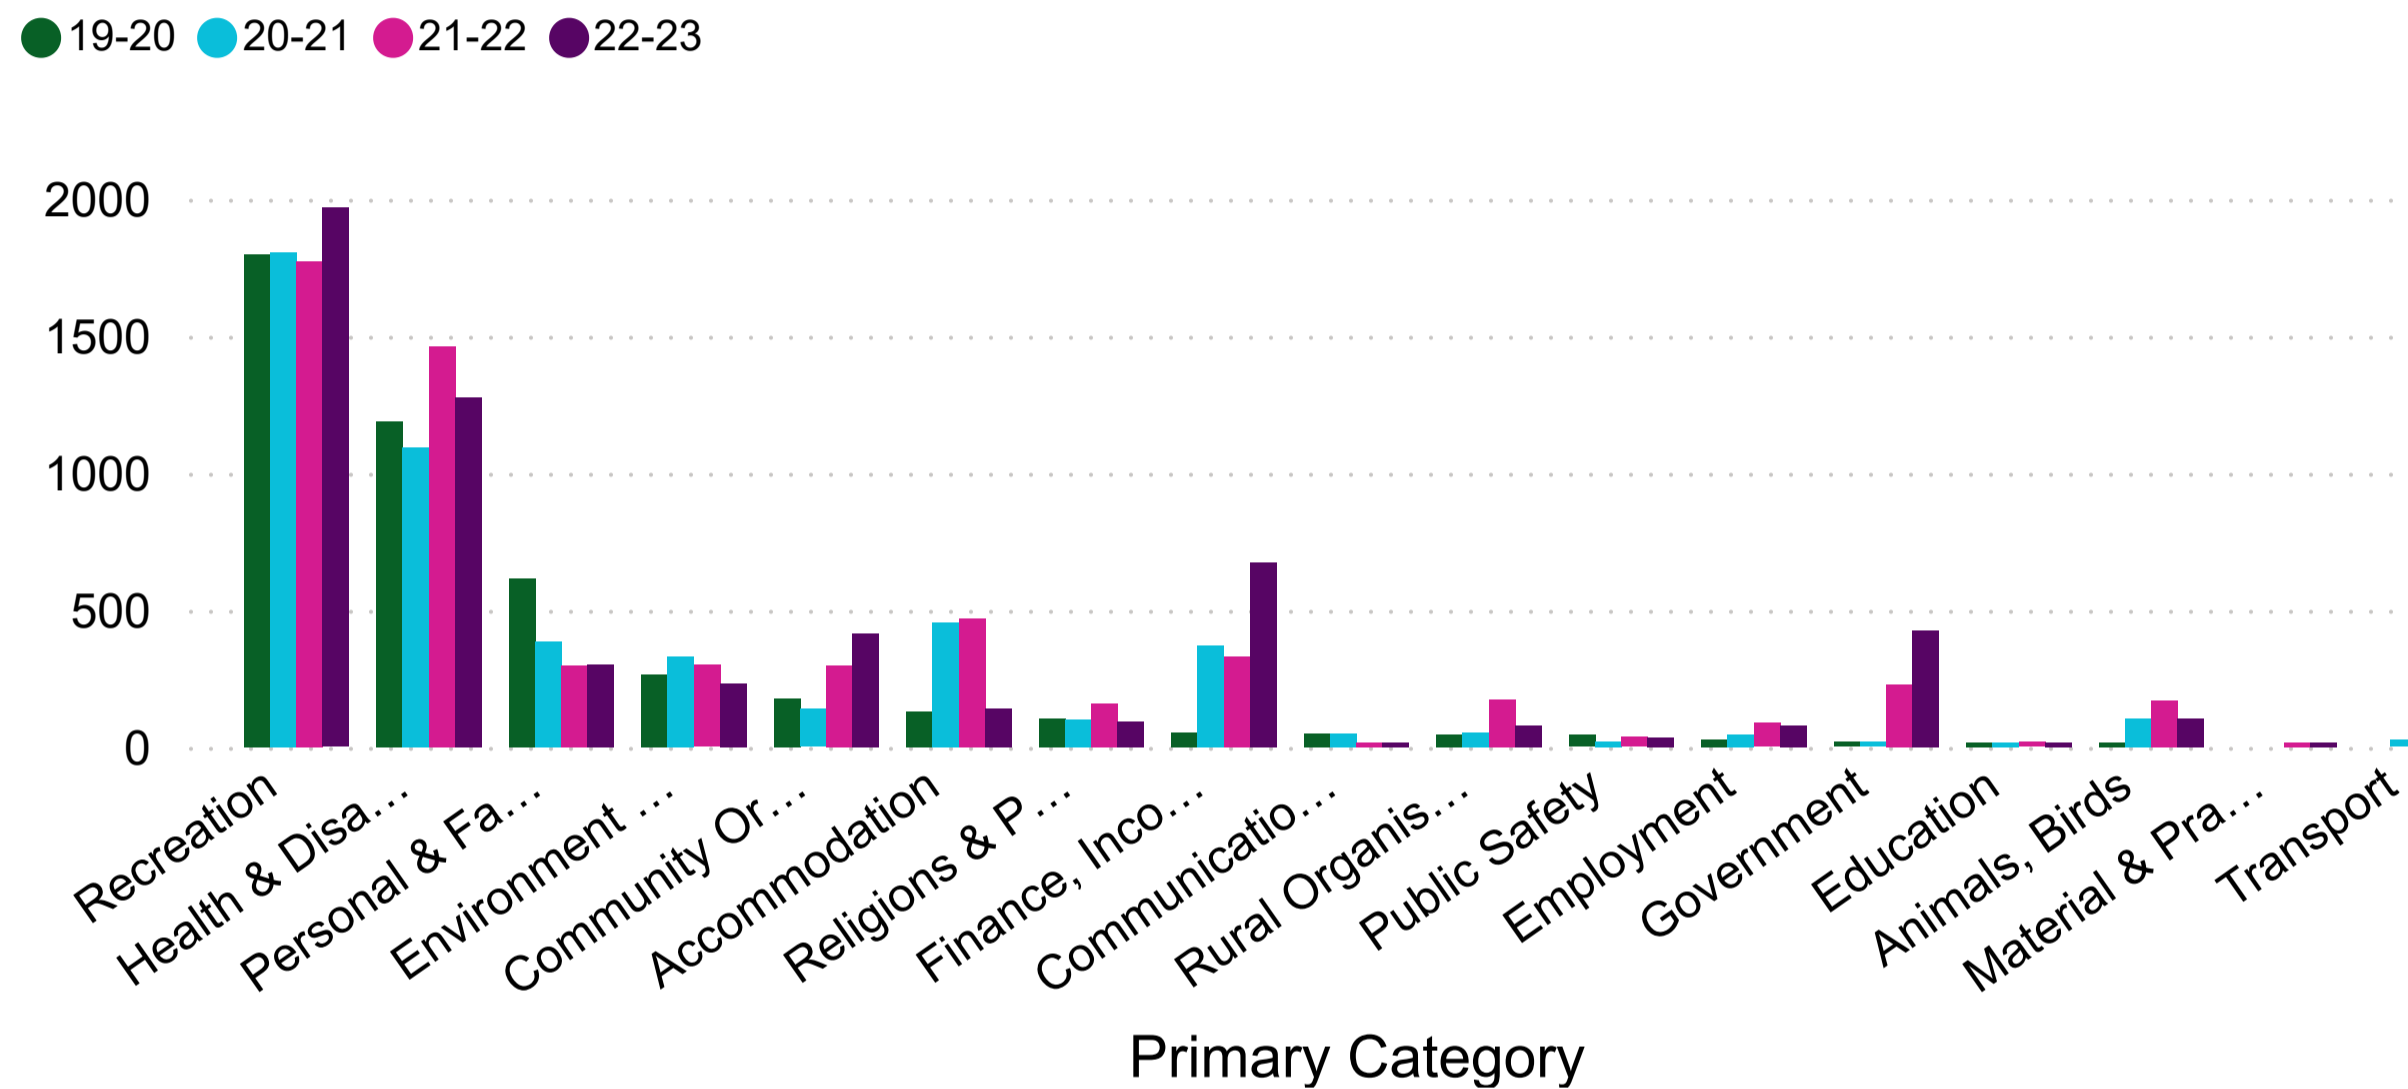

7168

2020-2021 New Users

3746

2021-2022 New Users

2636

2022-2023 New Users

4281

Primary Category, Organisation Name

All

Sessions by Primary Category

Sessions by Organisation

New Users by Primary Category

New Users by Organisation

Sessions By Primary Category for Different Years

Dashboard

Sessions by Primary Category for Different..