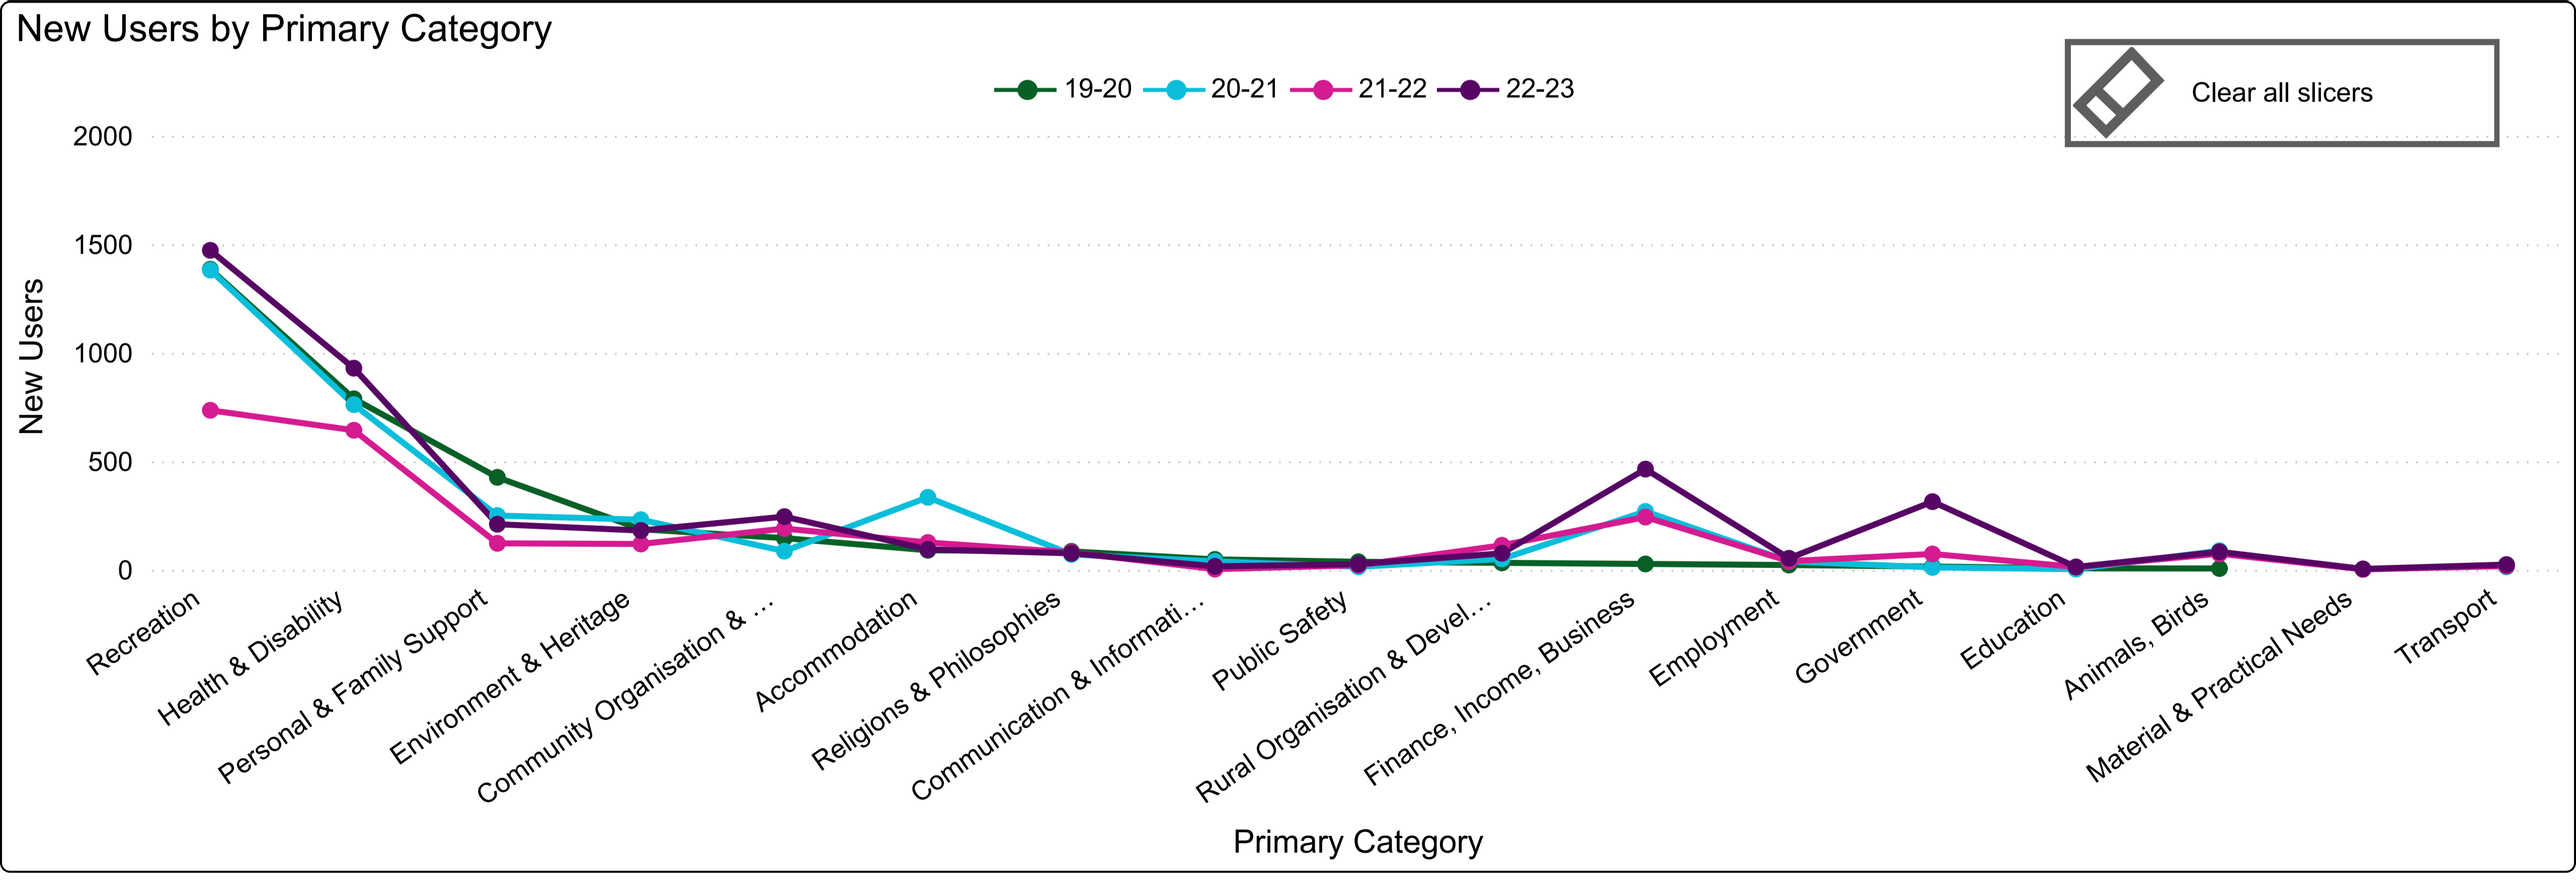

2019-2020	2020-2021	2021-2022	2022-2023
7168	3746	2636	4281
Sum of New Users	Sum of New Users	Sum of New Users	Sum of New Users

New Users by Primary Category

Dashboard
Sessions by Primary...
Sessions by Organisatio...
Sessions Comparision
New Users by Primary...
New Users by Organisation

Organisation Name											
Select all	Baptist Care SA - Port Lincoln	Boston Netball Club	Child & Family Health Service - Port Lincoln	Coyotes Baseball Club	Eyre Eye Centre	Eyre Peninsula Owners & Trainers As...	Friends of Southern Eyre Peninsula ...	Heritage of Faith Christian Centre - Po...	Kirton Point Primary School	Lincoln South Club Inc.	Marauders Hockey Club
Al-Anon Family Groups - Port	Be Active - Port Lincoln	Cara - Port Lincoln	City of Port Lincoln	Croatian Sporting Club of Port Lincoln Inc	Eyre Peninsula 4 Wheel Drive Club	Eyre Peninsula Ultrasec Club	Gambling Help Service Aboriginal	Imperial Netball Club	Lincoln Auto Club Inc.	Lincoln South Cricket Club	Matthew Flinders Home Inc. -