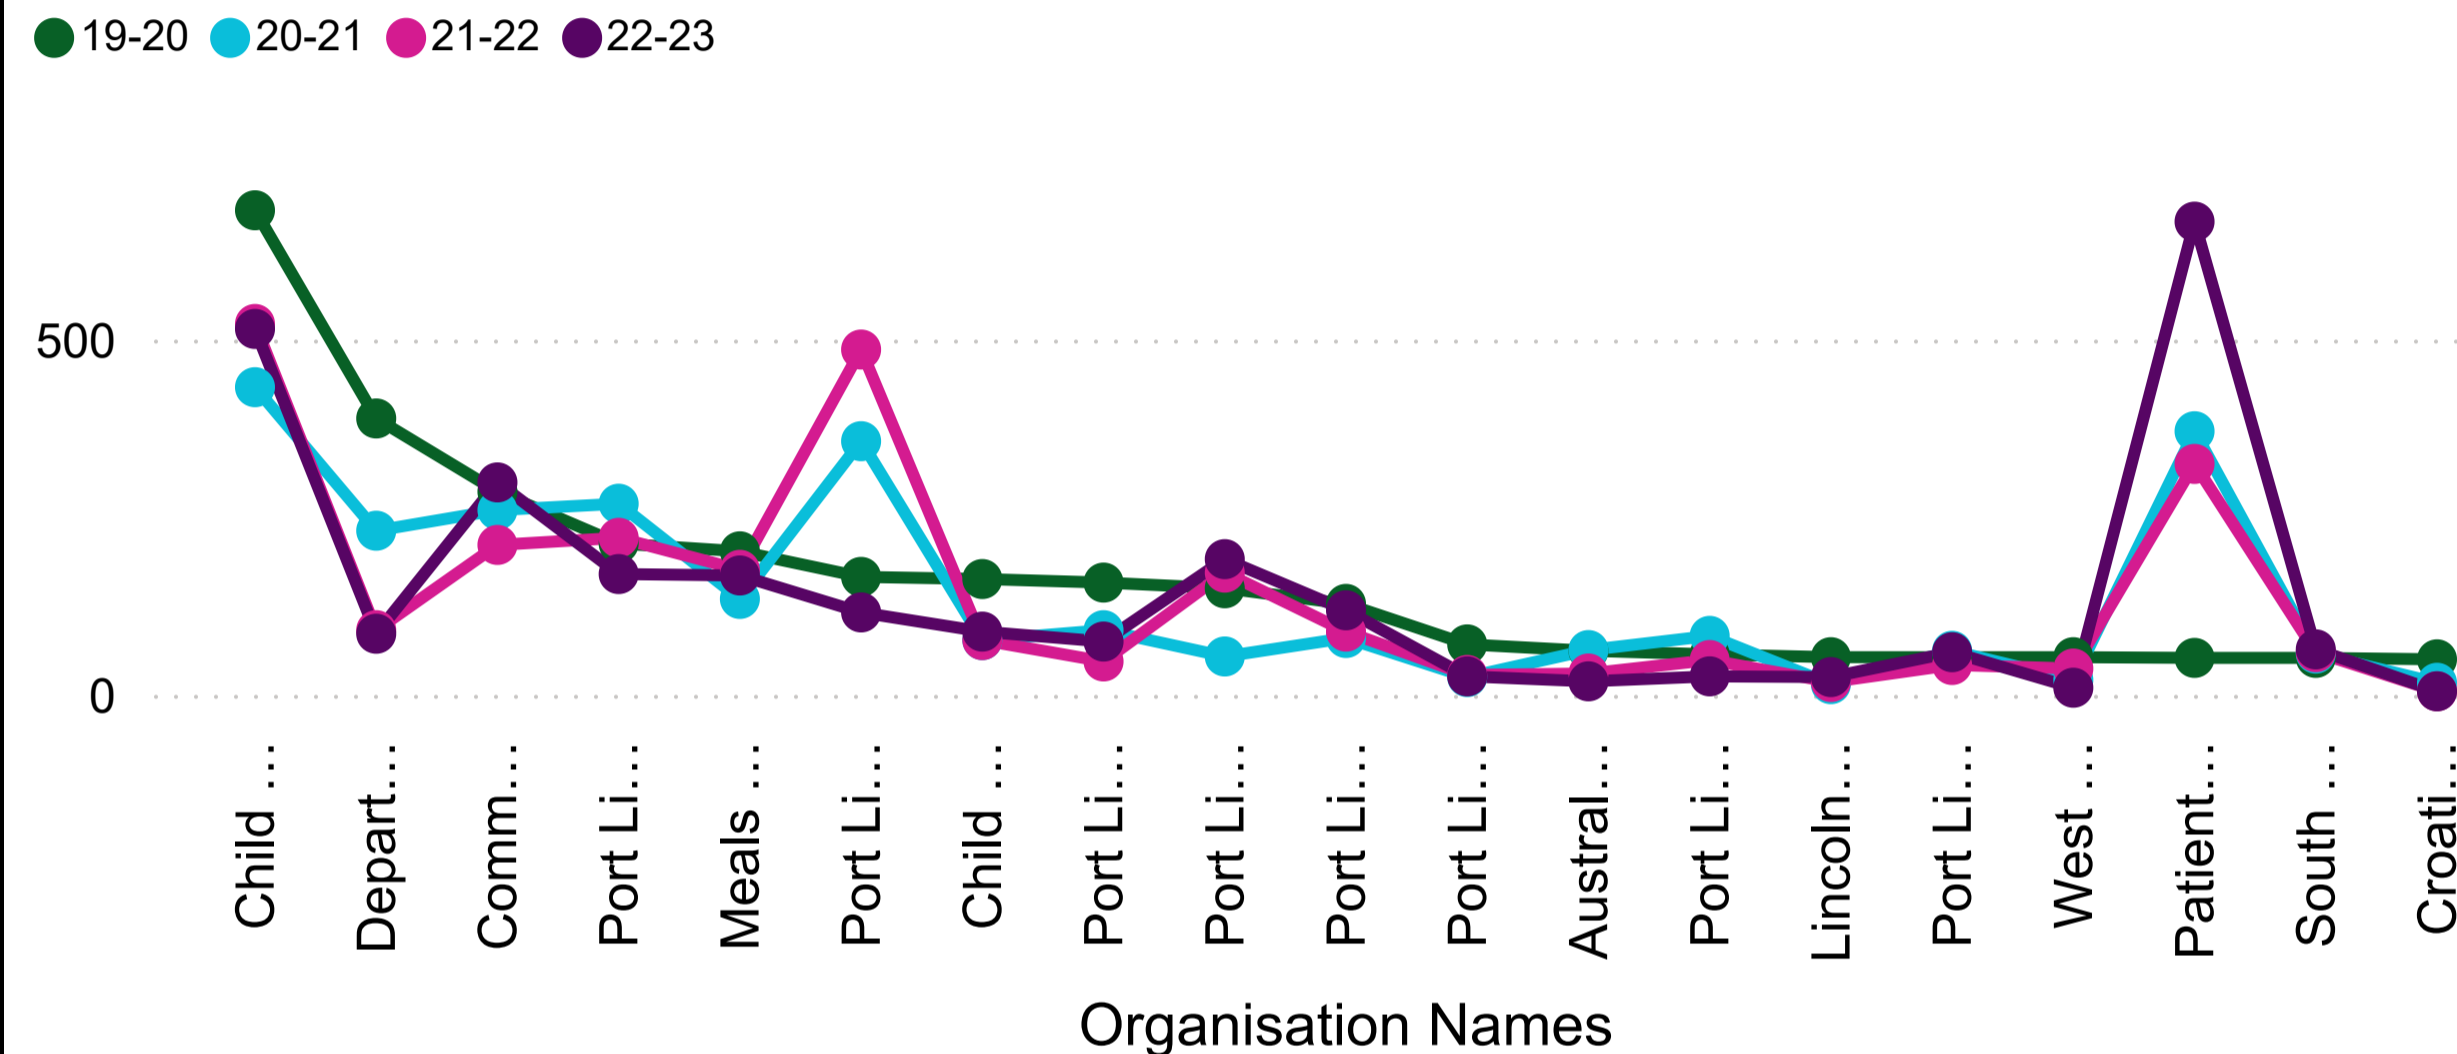

7168

2020-2021 New Users

3746

2021-2022 New Users

2636

2022-2023 New Users

4281

Primary Category, Organisation Name

All

Sessions by Primary Category

Sessions by Organisation

New Users by Primary Category

New Users by Organisation

Sessions By Primary Category for Different Years

Dashboard

Sessions by Primary Category for Different..