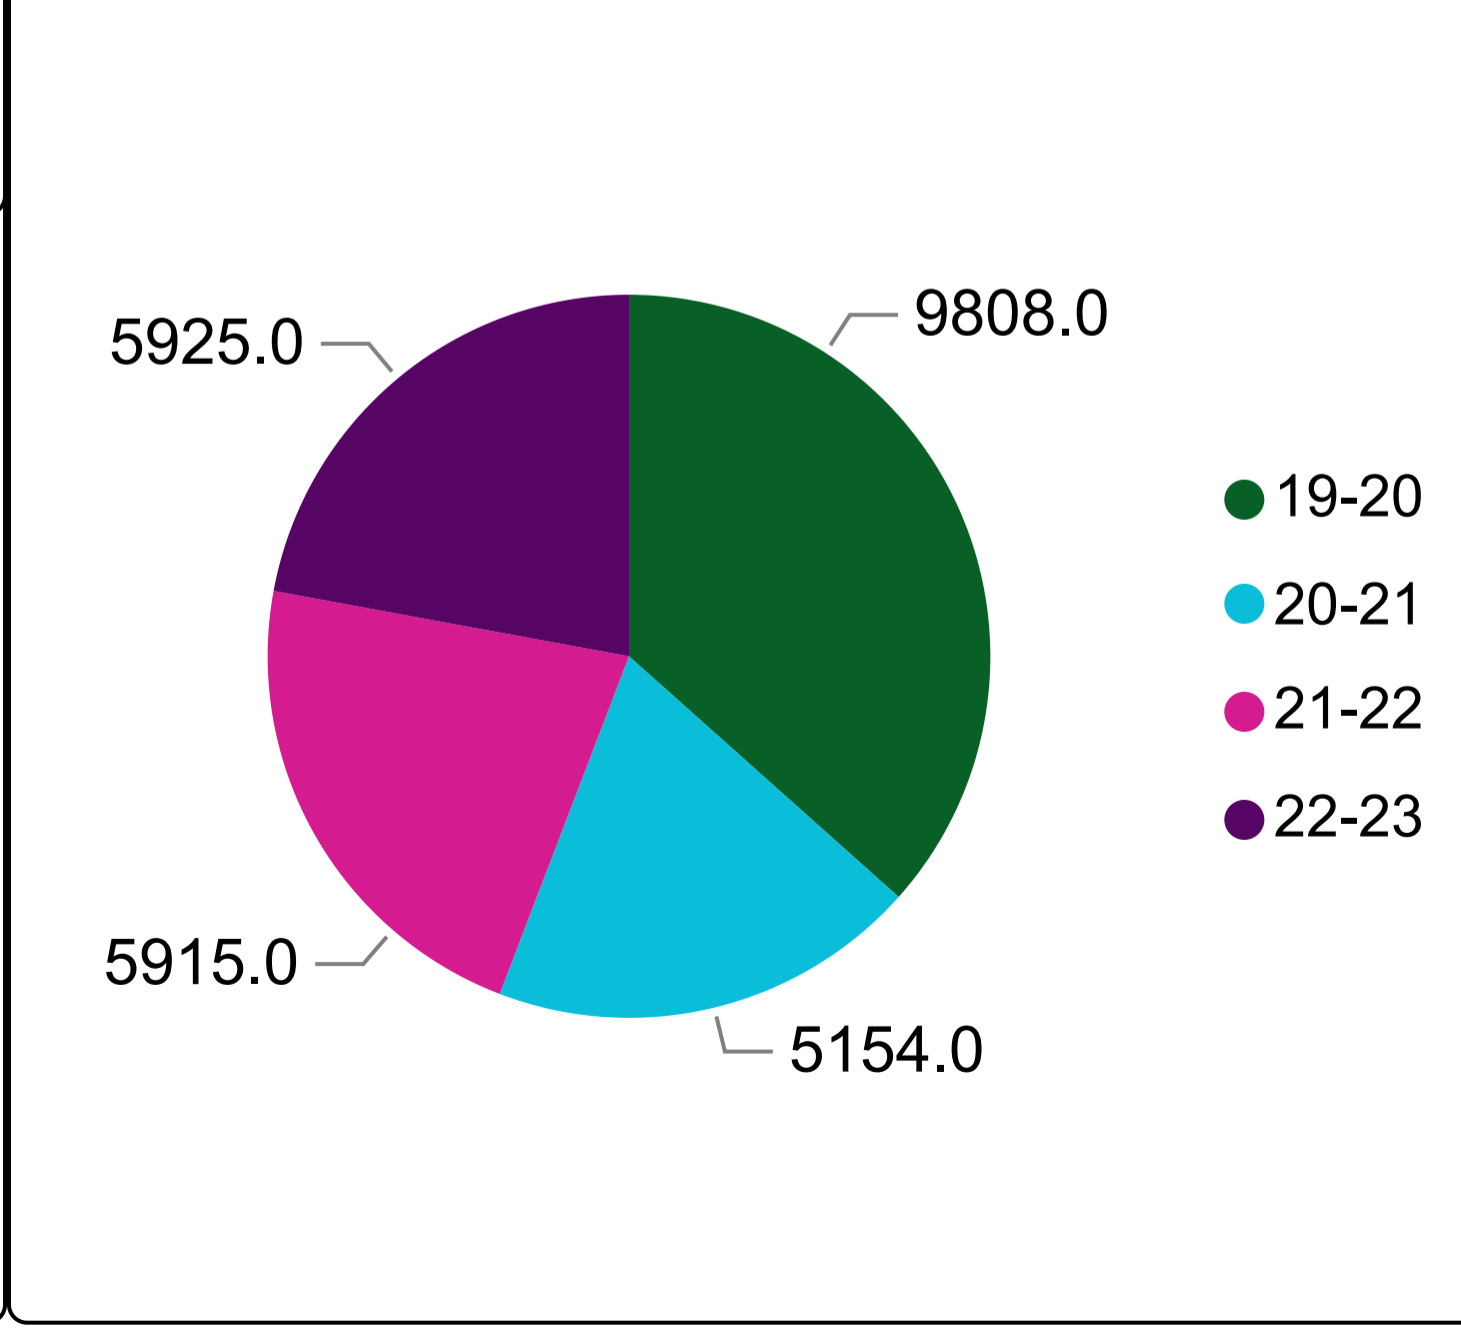

All

2019-2020 Sessions

9808

2020-2021 Sessions

5154

2021-2022 Sessions

5915

2022-2023 Sessions

5925

Sessions by Organisation for Different Years

Organisation Name

All

Different Year Sessions

2019-2020	2020-2021	2021-2022	2022-2023
7168	3746	2636	4281
Sum of New Users	Sum of New Users	Sum of New Users	Sum of New Users