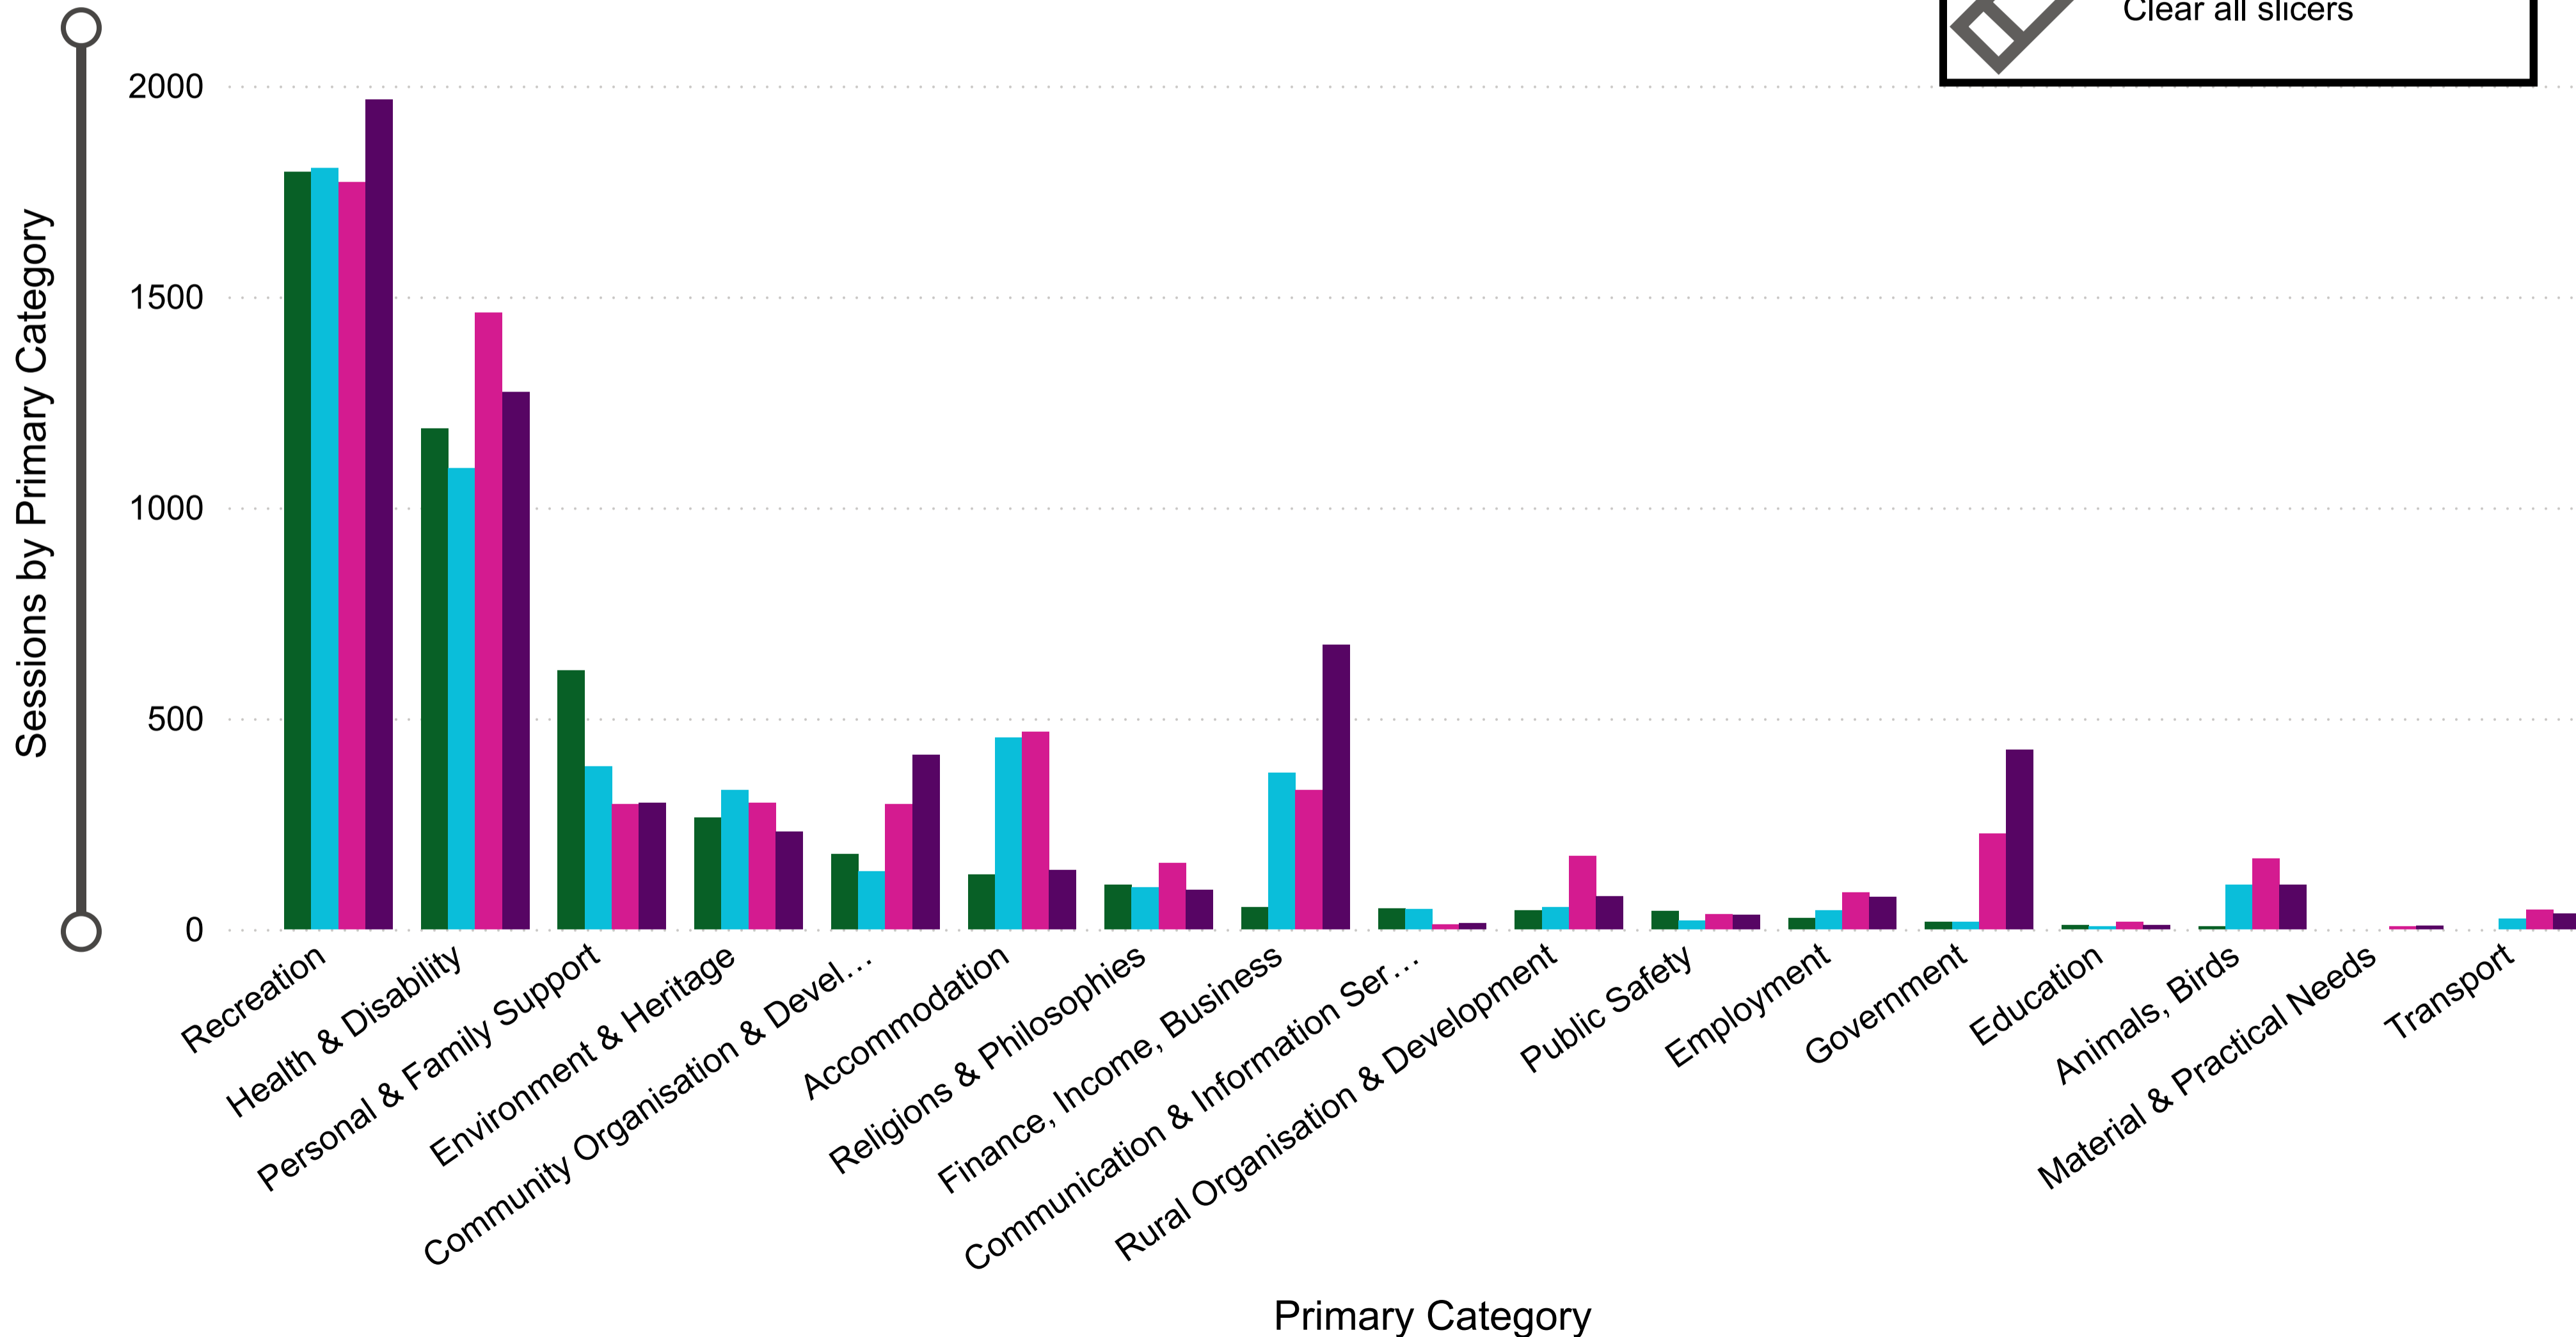

All

Sessions by Primary Category

Sessions by Organisation

New Users by Primary Category

New Users by Organisation

Sessions By Primary Category for Different Years

Dashboard

Sessions by Primary Category for Different..

Sessions by Organisation by Different Years

Sessions Comparision

New Users by Primary Category

New Users by Organisation

Primary Category

- Accommodation
- Animals, Birds
- Communication & Info...
- Community Organisati...
- Education
- Employment
- Environment & Heritage
- Finance, Income, Busi...
- Government
- Health & Disability
- Material & Practical N...
- Personal & Family Su...
- Public Safety
- Recreation
- Religions & Philosophies
- Rural Organisation & ...
- Transport

Sessions by Primary Category for Different Years

● 19-20 ● 20-21 ● 21-22 ● 22-23

 Clear all slicers

Sessions by Organisation for Different Years

● 19-20 ● 20-21 ● 21-22 ● 22-23

- Dashboard
- Sessions by Primary...
- Sessions by Organisation...**
- Sessions Comparision
- New Users by Primary...
- New Users by Organisation