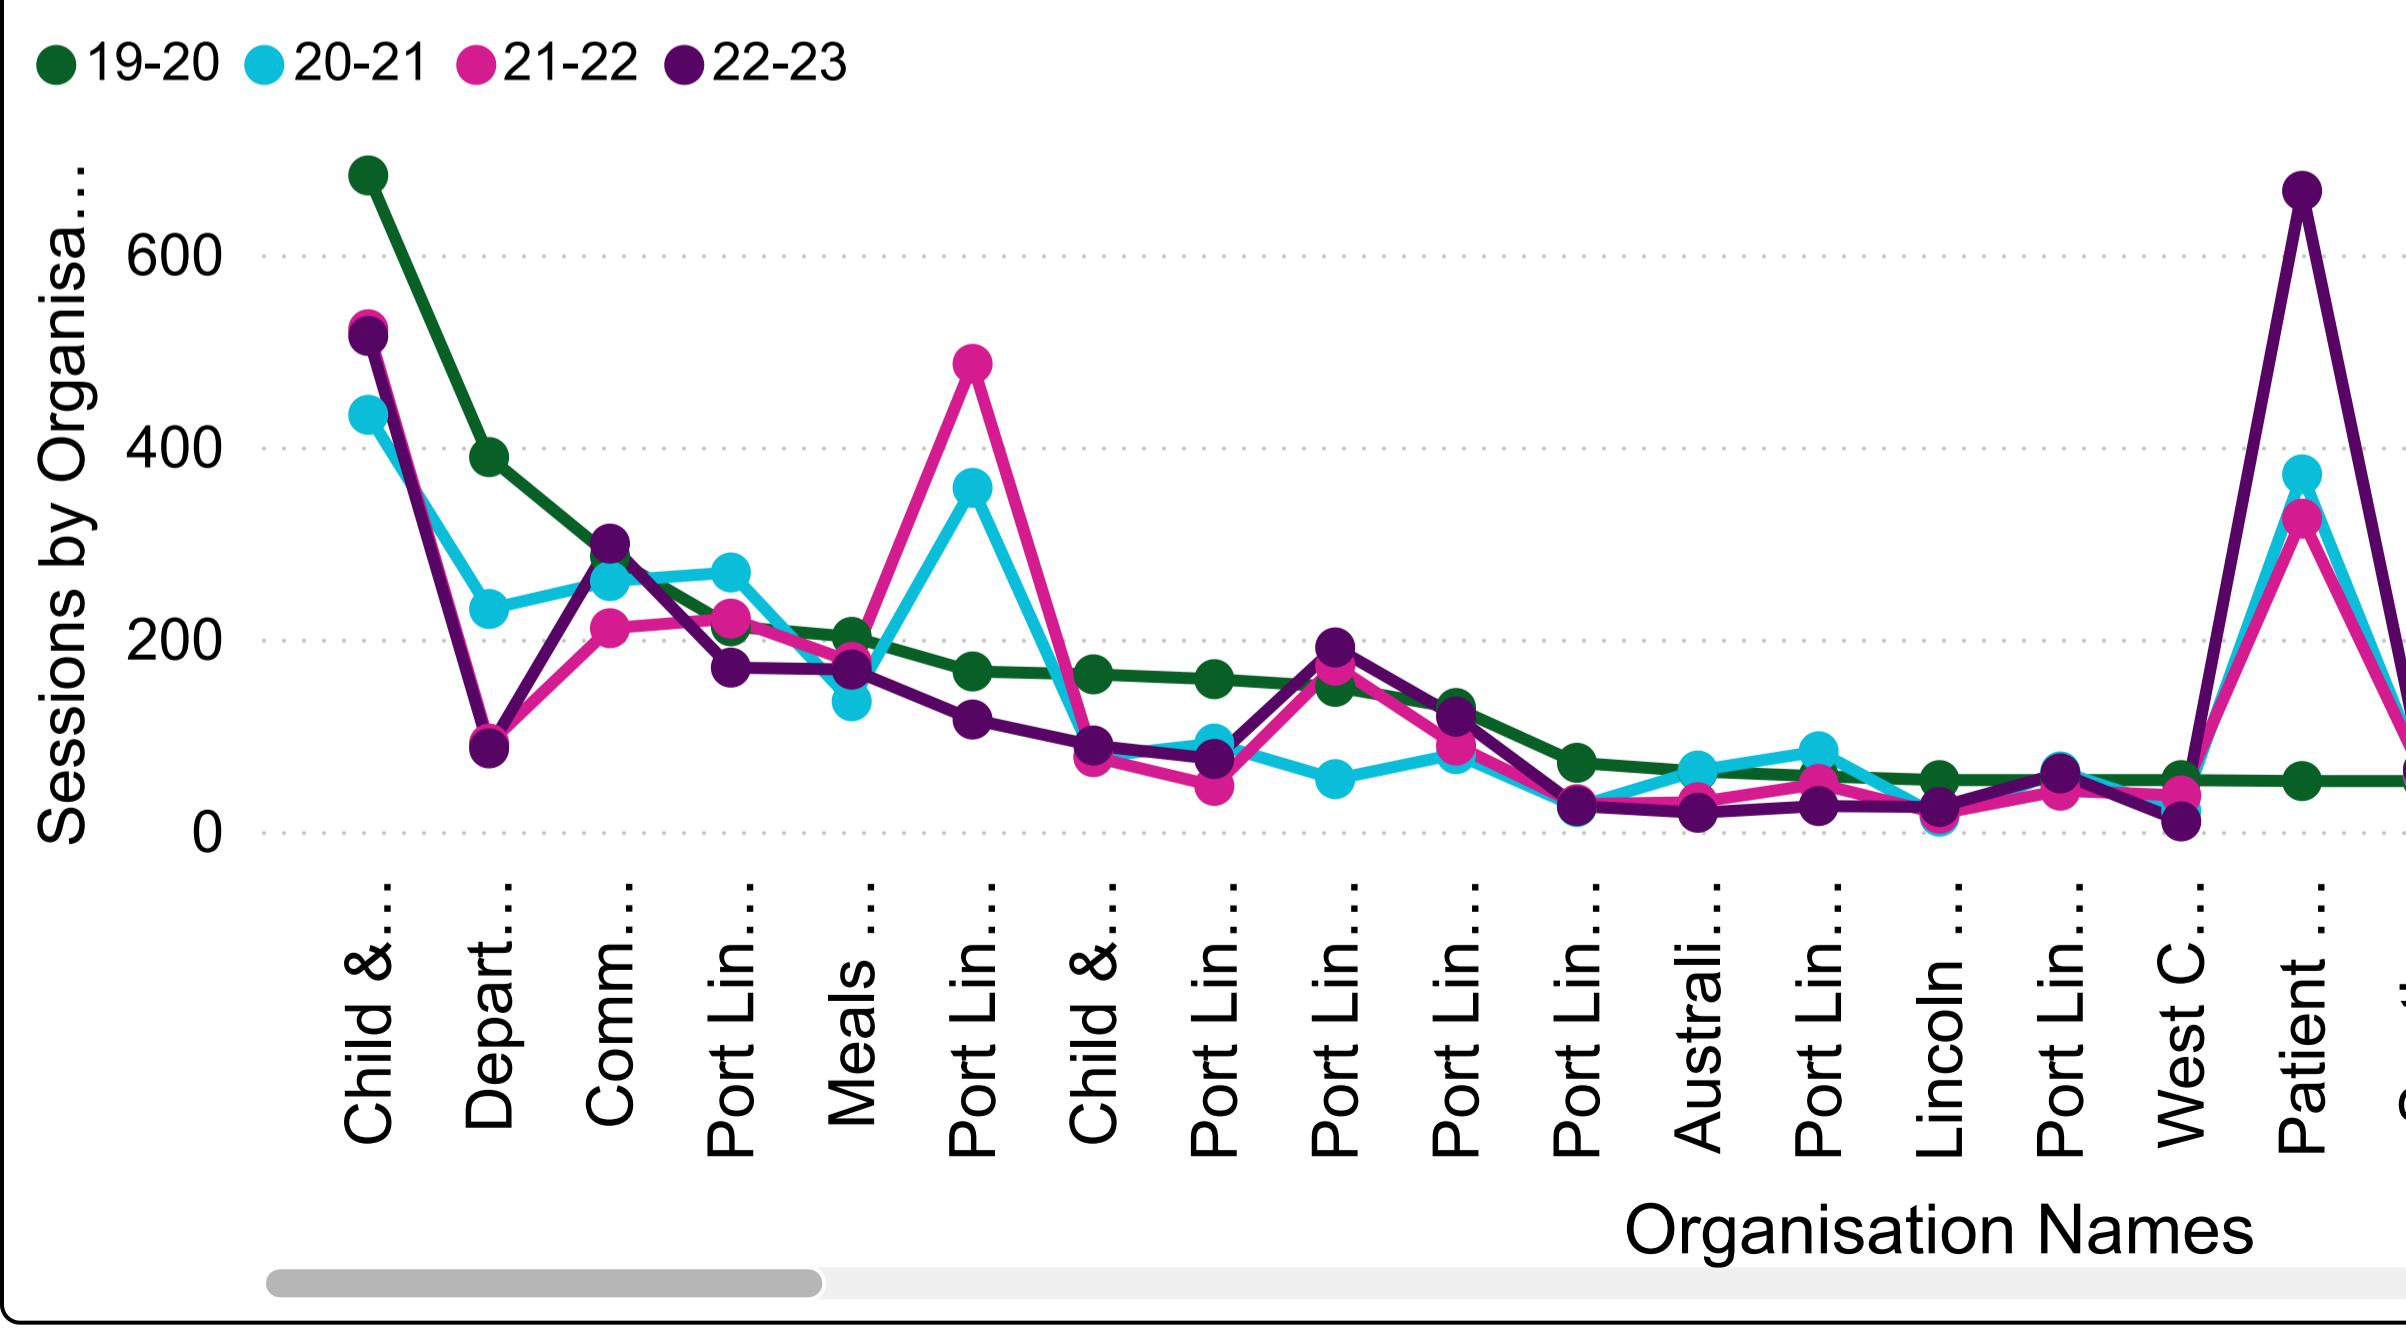

Sessions by Primary Category for Different Years

Dashboard

Sessions by Primary...

Sessions by Organisation..

Sessions Comparision

New Users by Primary...

New Users by Organisation

Primary Category

All

2019-2020 Sessions

9808

2020-2021 Sessions

5154

2021-2022 Sessions

5915

2022-2023 Sessions

5925

Sessions by Organisation for Different Years

Organisation Name

All

Different Year Sessions

2019-2020	2020-2021	2021-2022	2022-2023
7168	3746	2636	4281
Sum of New Users	Sum of New Users	Sum of New Users	Sum of New Users